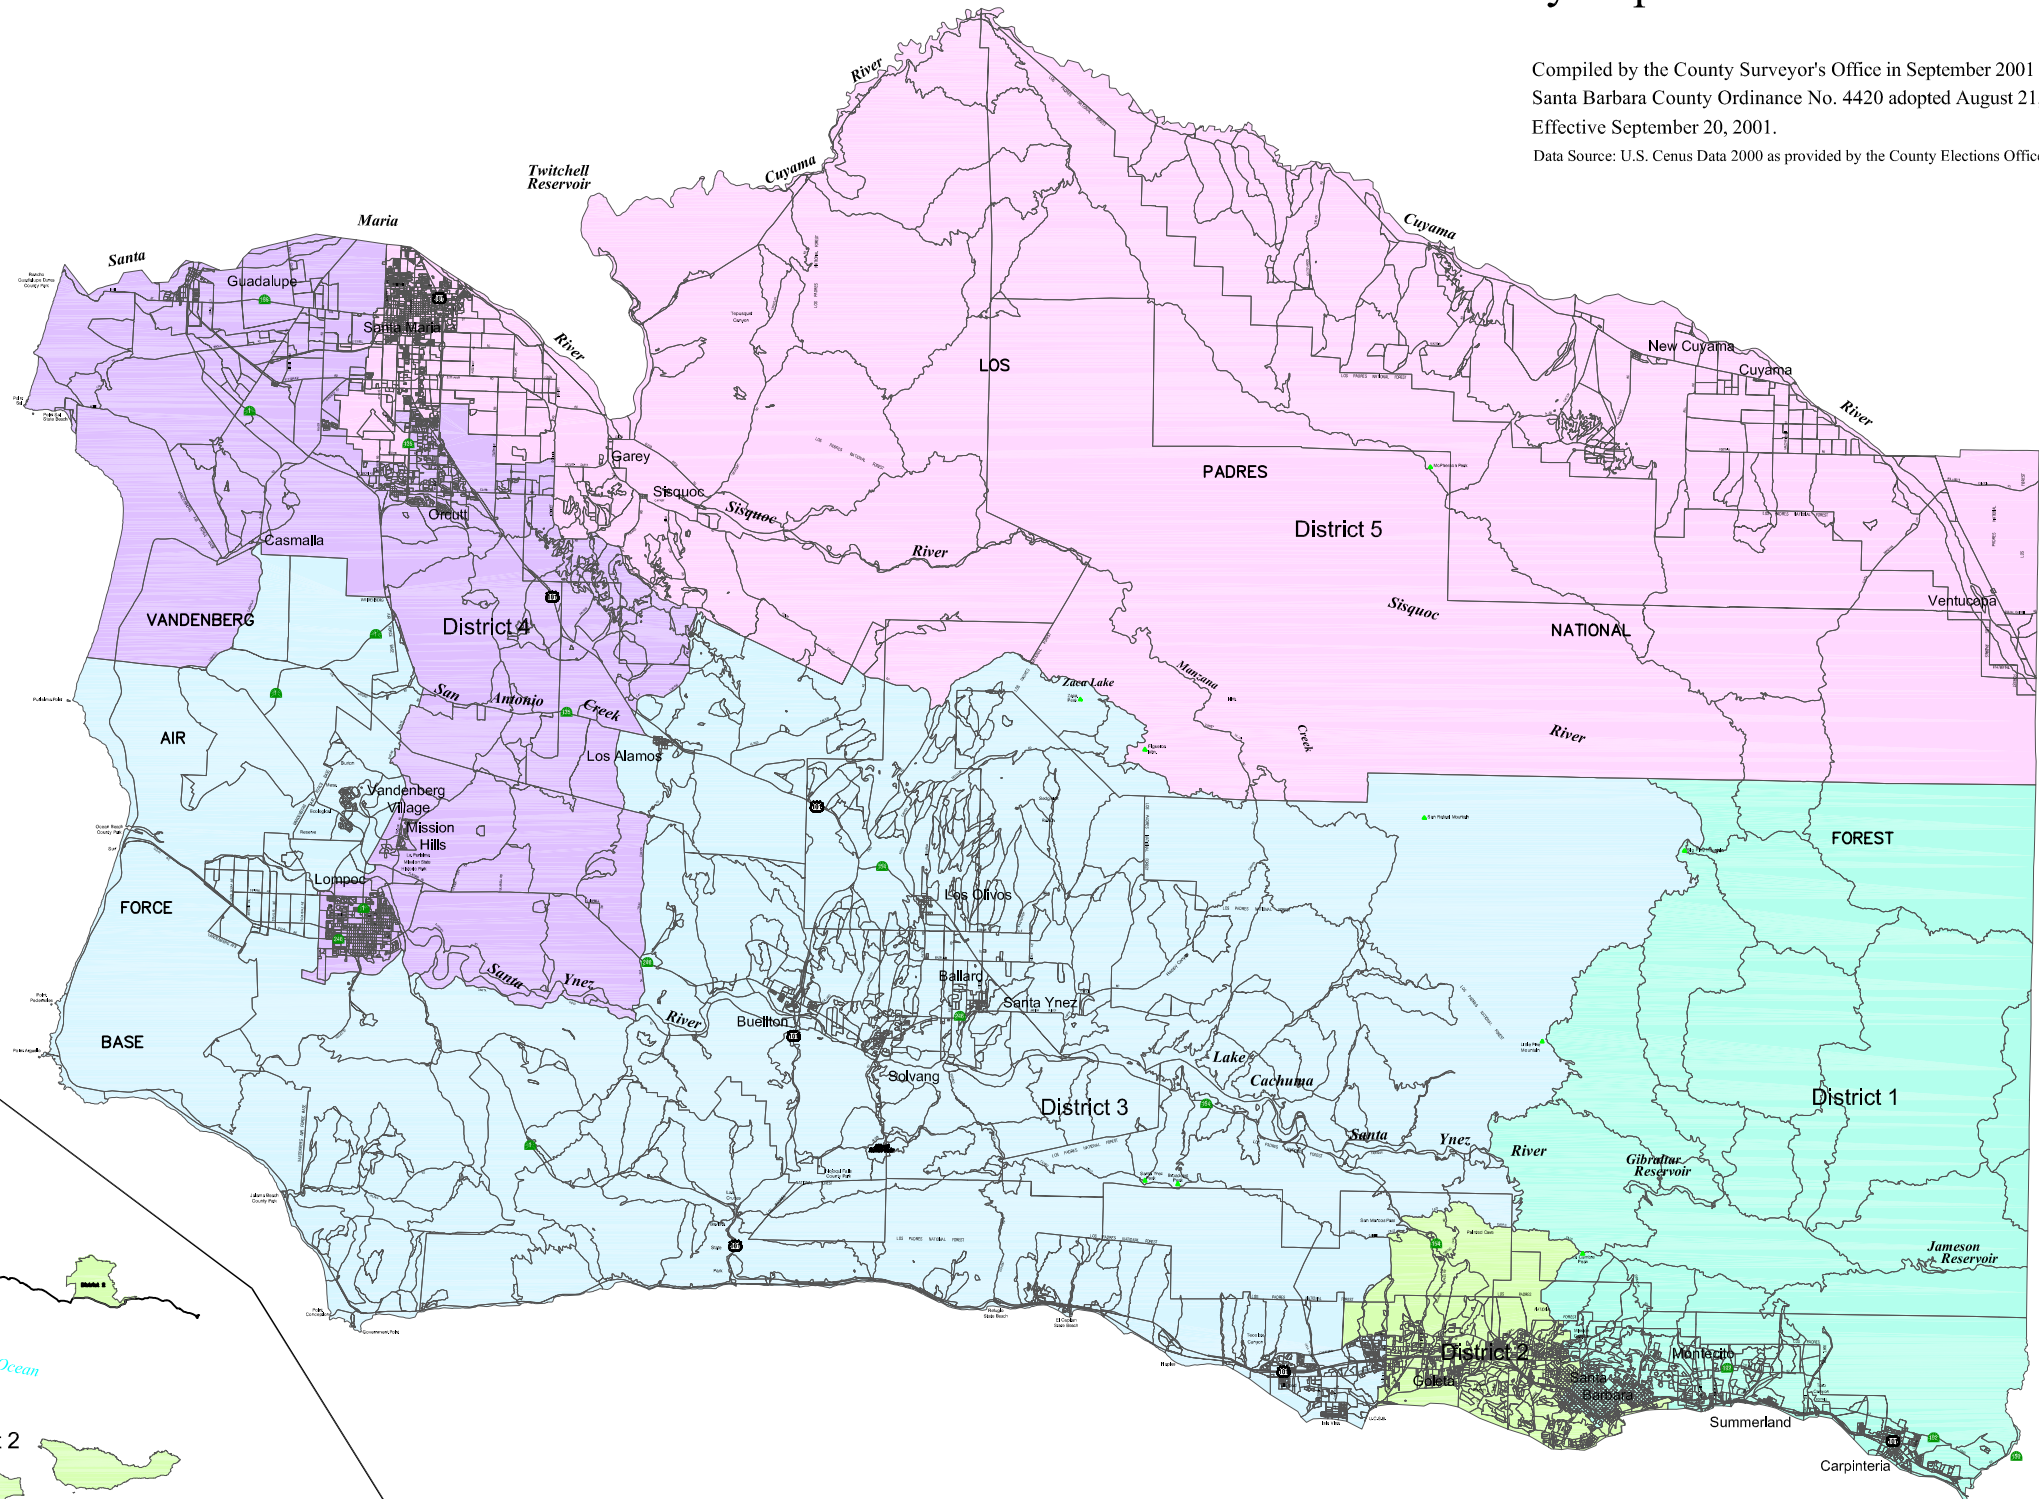

Santa Barbara County Supervisorial Districts

Compiled by the County Surveyor's Office in September 2001
 Santa Barbara County Ordinance No. 4420 adopted August 21, 2001.
 Effective September 20, 2001.
 Data Source: U.S. Census Data 2000 as provided by the County Elections Office

No Scale

SANTA BARBARA IS.

- Supervisorial District No. 1
- Supervisorial District No. 2
- Supervisorial District No. 3
- Supervisorial District No. 4
- Supervisorial District No. 5

County Surveyor's Certificate

THIS MAP WAS PREPARED UNDER MY DIRECTION IN ACCORDANCE WITH CALIFORNIA GOVERNMENT CODE SECTION 27557, AT THE REQUEST OF THE PUBLIC WORKS DEPARTMENT IN SEPTEMBER 2001. I CERTIFY THE DISTRICT LINES SHOWN HEREON ARE CONSISTENT WITH COUNTY ORDINANCE #4420 EFFECTIVE SEPTEMBER 20, 2001.